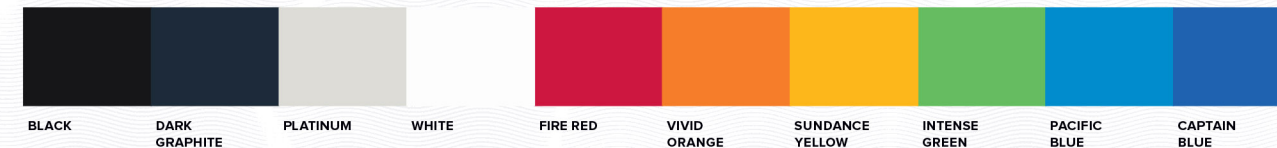

gelcoat

gelcoat metal flake

upholstery base color

upholstery accent panel

upholstery welt color

THE FINAL DETAILS

✕ Explore standard features & options for 2019 Moomba® models.

Skier's Choice reserves the right to change model line specifications, equipment, color schemes and pricing at any time without notice or incurring obligations. It is the Dealer's responsibility to adhere to all State and Local regulations and laws governing minimum requirements needed on each boat, such as trailer brakes, kill switches, and other safety equipment.