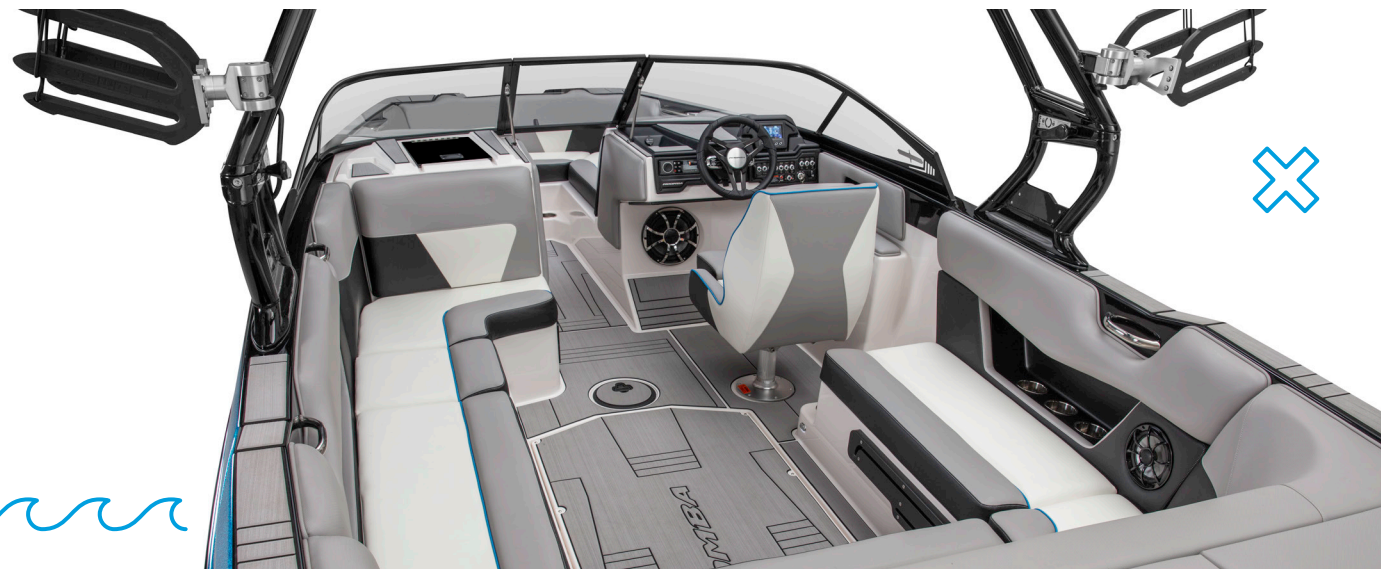

WARRANTY & ASSISTANCE COVERAGE

Hull	Factory Limited Lifetime
Engine	Indmar 5 Year Factory Limited
Parts & Components	5 Year Limited
Roadside Assistance	5 Year Trailer & Tow Vehicle