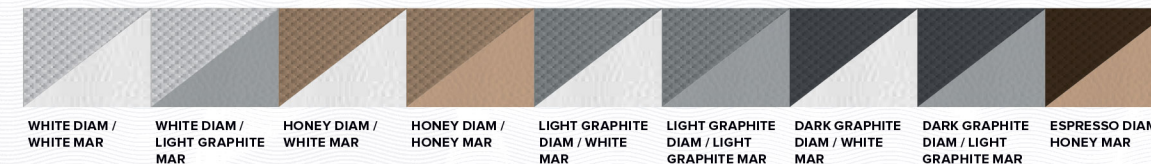

gelcoat

gelcoat metal flake

upholstery base color

upholstery accent panel

upholstery welt color

THE FINAL DETAILS

✕ Explore standard features & options for 2019 Moomba® models.

Skier's Choice reserves the right to change model line specifications, equipment, color schemes and pricing at any time without notice or incurring obligations. It is the Dealer's responsibility to adhere to all State and Local regulations and laws governing minimum requirements needed on each boat, such as trailer brakes, kill switches, and other safety equipment.