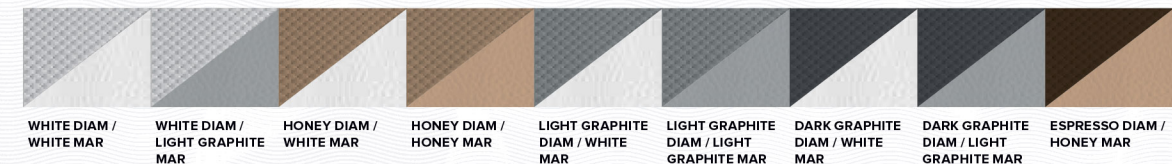

gelcoat

gelcoat metal flake

upholstery base color

upholstery accent panel

upholstery welt color

THE FINAL DETAILS

Explore standard features & options for 2019 Moomba® models.

	MAKAI	CRAZ PRO	MOJO	CRAZ	MONDO	MAX	HELIX
ENGINE PACKAGES							
2019 Indmar Ford® Raptor 400, 6.2 L Catalyst V-drive	S	S	S	S	S	S	S
2019 Indmar Ford® Raptor 450, 6.2 L Catalyst V-drive	O	O	O	O	N/A	O	O
Fuel Pump In-Tank	S	S	S	S	S	S	S
Quick-Change Oil Drain	S	S	S	S	S	S	S
Remote Oil Filter	S	S	S	S	S	S	S
Water Strainer and Flush Kit	O	O	O	O	O	O	O
Surf Pipe Exhaust Upgrade	O	O	O	O	O	O	O
EXTERIOR APPEARANCE SELECTION							
Gelcoat - 2 Base Colors / 9 Accent Colors	S	S	S	S	S	S	S
Gelcoat - 10 Metal Flake Color Options	O	O	O	O	O	O	O
Gelcoat Patterns (Classic)	O	N/A	O	O	O	O	O
Gelcoat Patterns (Sport)	N/A	N/A	N/A	N/A	N/A	O	O
Gelcoat Patterns (Striker, Blade)	N/A	N/A	O	O	O	N/A	N/A
Gelcoat Patterns (Pro)	N/A	S	N/A	N/A	N/A	N/A	N/A
Stainless Steel Rear Grab Handle	S	S	S	S	S	S	S
SURF® Fiberglass Platform w/ Custom Non-Skid	S	S	S	S	S	S	S
Moomba® Chrome Graphic	N/A	N/A	S	S	S	S	S
Moomba® Black Chrome Graphic	N/A	N/A	O	O	O	O	O
Moomba® Premium Graphic	S	S	O	O	O	O	O
Moomba® Blade Graphic	N/A	N/A	O	O	O	N/A	N/A
Moomba® Striker Graphic	N/A	N/A	O	O	O	N/A	N/A
Moomba® Crystal Graphic	N/A	N/A	N/A	N/A	N/A	O	O
INTERIOR APPEARANCE SELECTION							
Laminated Vinyl w/ Stain Resistant Topcoat	S	S	S	S	S	S	S
Snap In Carpet (Midnight Star)	N/A	N/A	S	S	S	S	S
GatorStep Nonskid w/ Logo	S	N/A	O	O	O	O	O
Nonskid Pro Package	N/A	S	N/A	N/A	N/A	N/A	N/A
Interior LED Accent Lighting	S	S	S	S	S	S	S
Stainless Steel Interior Hand Rails	S	S	S	S	S	S	S
Stainless Steel Bow Rails	S	S	S	S	S	S	S
Rear Wakeboard and Ski Storage	S	S	S	S	S	S	S
3-Piece Rear Sundeck	S	S	S	S	S	S	S
Built-In Stainless Steel Beverage Holders (# of holders)	25	17	17	17	16	17	15
Bow Filler Cushion	O	S	O	O	O	O	O
Removable Seat Back Kit	O	S	O	O	O	O	O
Walk-thru Screen	O	S	O	O	O	O	O
Sundeck Walk Across w/ Nonskid	S	S	O	O	O	N/A	N/A
Stainless Steel Rubrail (Black or White)	S	S	S	S	S	S	S
Pop-up Cleats (set of 4)	N/A	S	S	S	S	O	O
Pop-up Cleats (set of 6)	S	N/A	N/A	N/A	N/A	N/A	N/A
Nonskid Package - Deck	O	N/A	O	O	O	O	O
DRIVER OPTIONS							
Custom Adjustable Driver's Seat	S	S	S	S	S	S	S
Rise-R Drivers Seat	S	S	S	S	S	O	O
Cipa® Full-Size Tournament Mirror	S	N/A	S	S	S	S	S
PTM Edge Extended Mirror Bracket w/ Mirror	O	S	O	O	O	N/A	N/A
Teleflex® Tilt Steering Column	S	S	S	S	S	S	S
12-Volt DC Receptacles	3	2	2	2	2	1	1
Full Instrumentation - Tach, Fuel, Oil, Temp, Volt, Hour	S	S	S	S	S	S	S